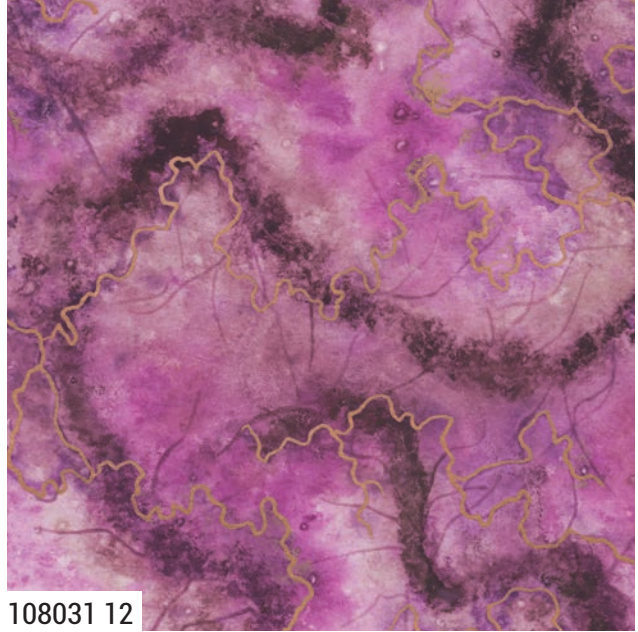

moda **APRIL DELIVERY**

39852 11

Full WOF Shown

108 INCH QUILT BACKS

108031 11

108031 12

108031 13

39840