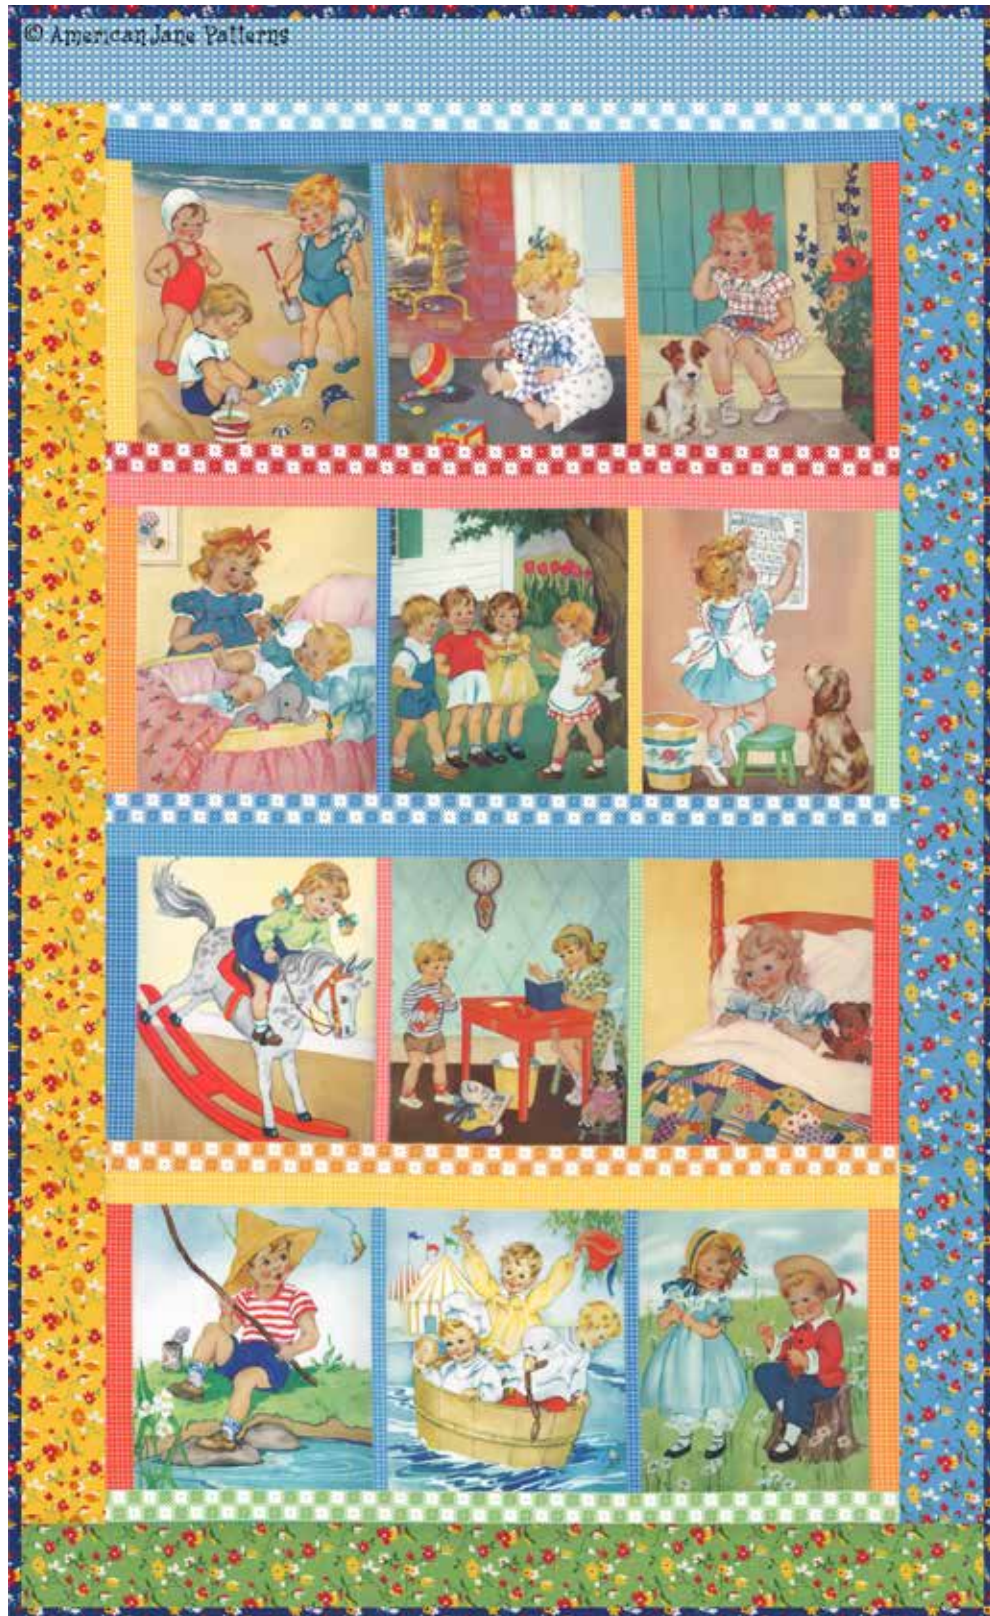

21796 18*

21794 18

21795 18*

Story Time *American Jane*

JUNE DELIVERY

FABRICS + SUPPLIES®

moda

21790 11*

Size: 44" x 24". Each block is 7" x 8". Large borders are 2". Small borders are 0.25"

Story Time American Jane

AJ 495 Sugar and Spice 29" x 48"

21790

Assf. 15

Assf. 10

Low Cal 10

AB