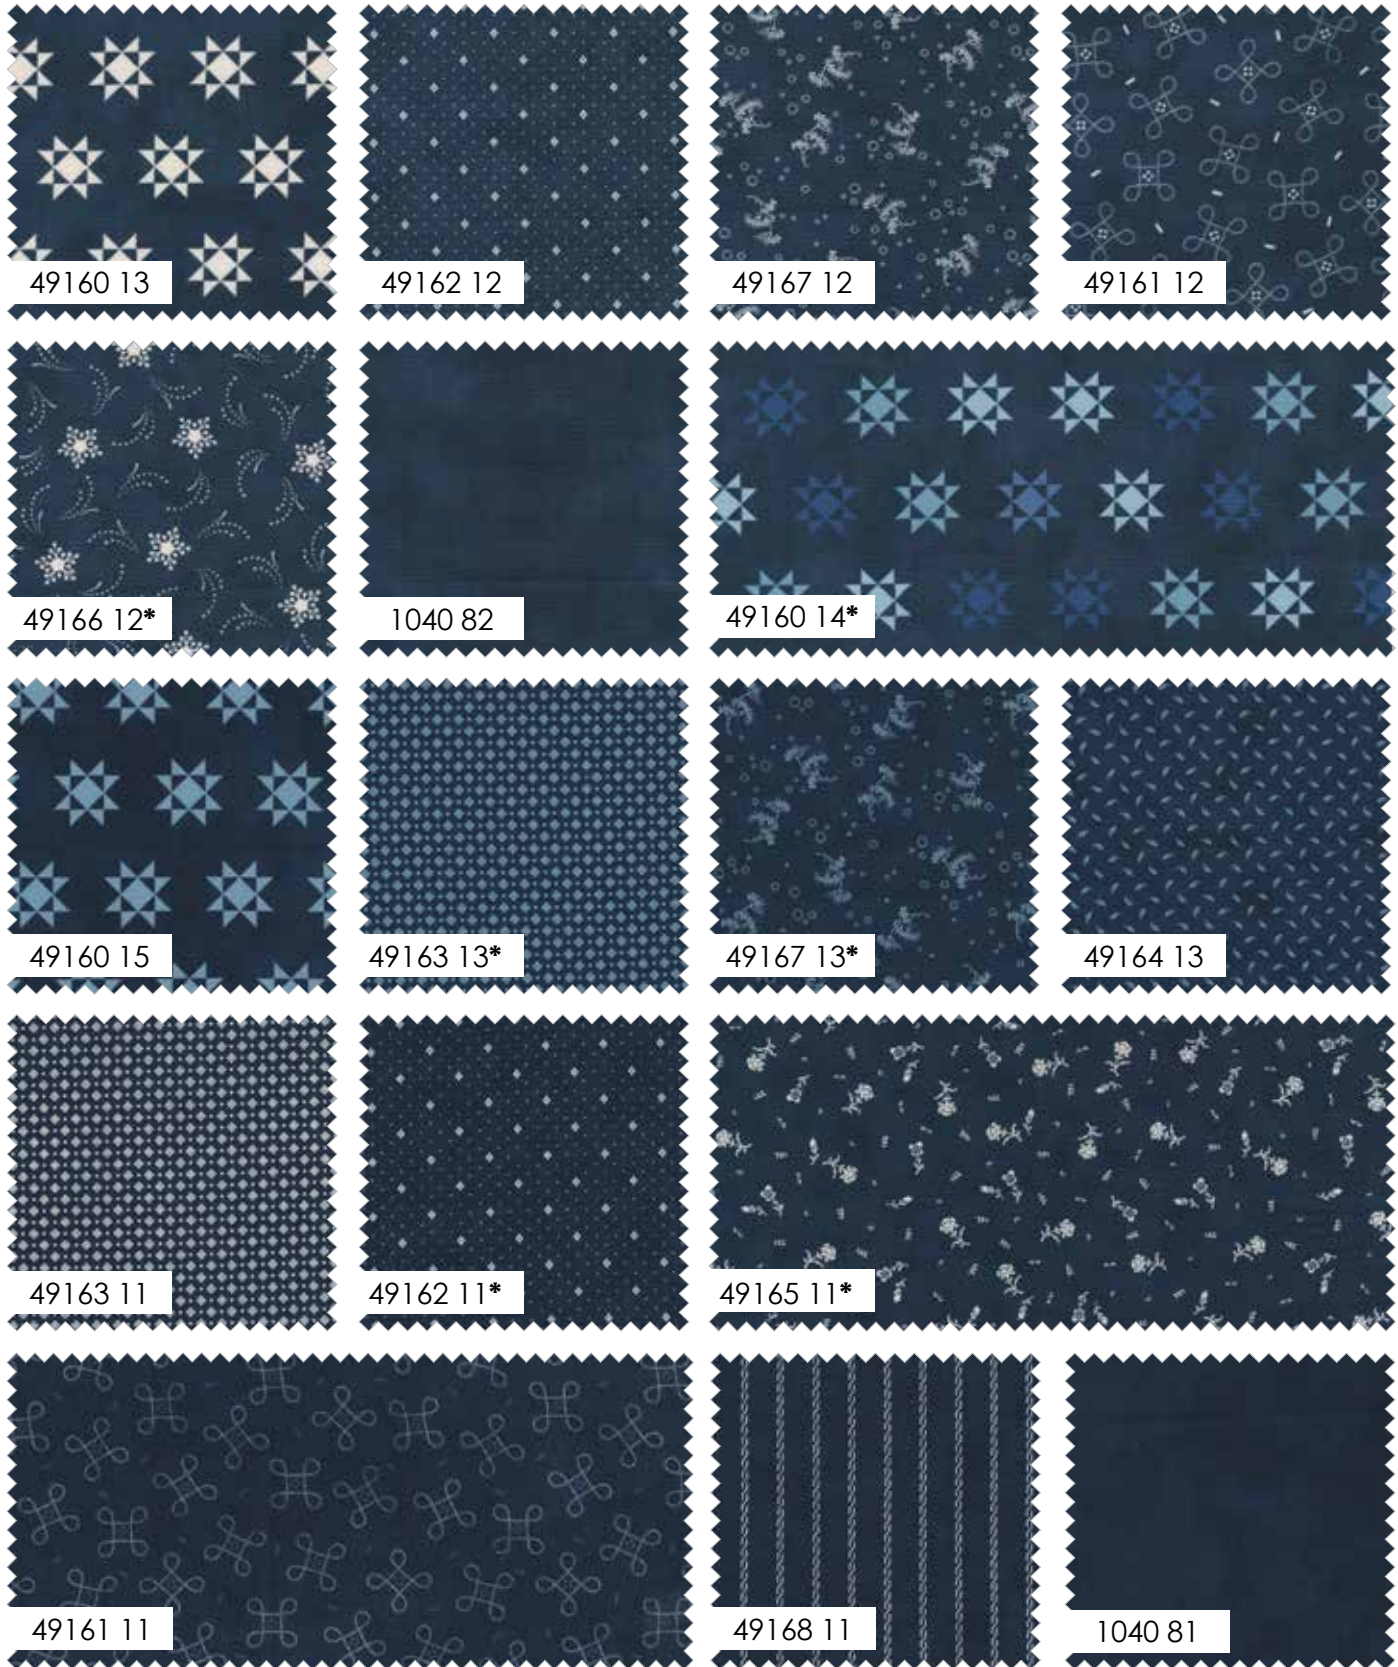

STARLIGHT GATHERINGS PRIMITIVE GATHERINGS

49160

Asst. 15

Asst. 10

Low Cal 10

AB

F8

HB

JR

LC

MC

PP

OCTOBER DELIVERY

•37 Prints   •3 108" Quilt Backs   •100% Premium Cotton

HB's, JR's, LC's, MC's & PP's include two each of 49162-16 & 18, 49165-18, 49166-18 and 49167-18.