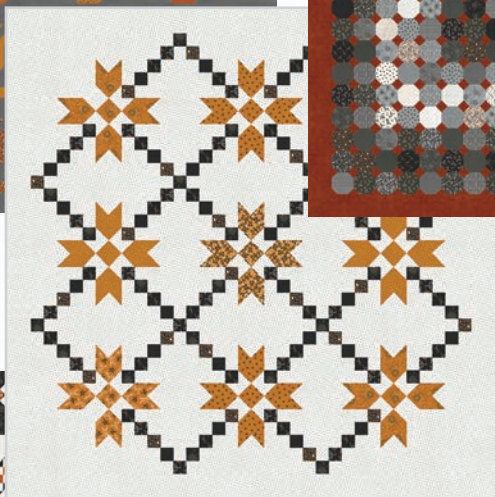

Rocky Path
81" x 99"

Round Up
78" x 96"

Pumpkin Spice
79" x 86"

Desert King
48" x 48"

Rustic Trail
57" x 57"

Trading Post
88" x 96"

Montana 59" x 59"

Thunderbird 62" x 76"