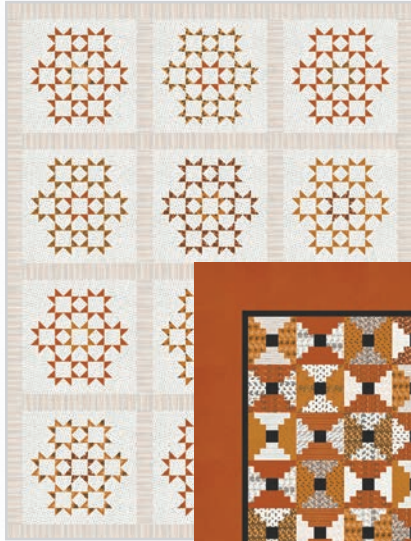

Country Courthouse
74" x 82"

RUSTIC GATHERINGS *By: Primitive Gatherings*

MAY DELIVERY

Autumn Sky 50" x 66"