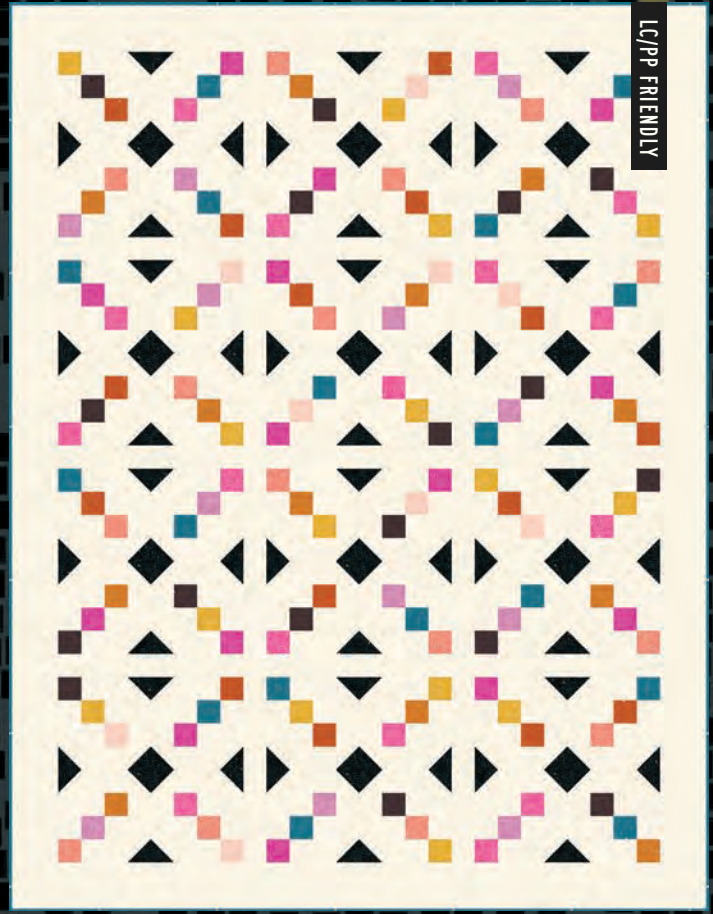

PIXEL | BLACK

RS1046 40

**SUGGESTED SPECKLED
COORDINATES & COMPLEMENTS**

RS5027 62M 41M 67M 63M 26M 53M 103

ASSORTMENTS & PRECUTS

ASSTRS1046 15 10
RS1046 F8 FQ JR LC PP MC

**SUGGESTED MODA BELLA SOLID
COORDINATES & COMPLEMENTS**

9900 214 190 224 293 213 271 284

KTO 117 Kitchen Table Quilting | Libby

51" x 64"

HEJ 111 Homemade Emily Jane | Keystone

60" x 78"

KTO 159 Kitchen Table Quilting | Kara

56" x 68"

MT 9966 Modern Textiles | Alt Current