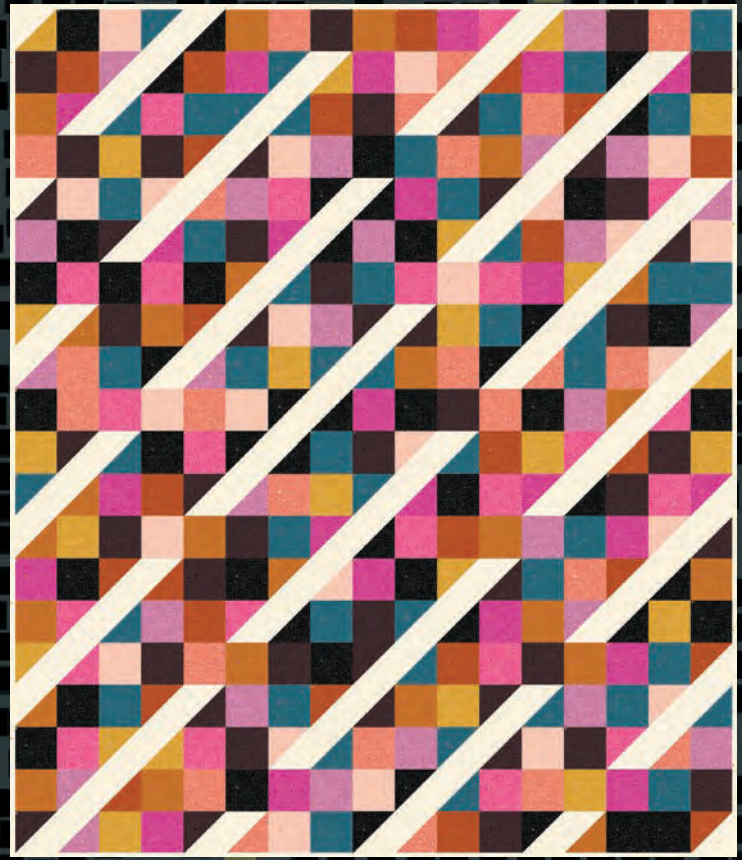

9900 214 190 224 293 213 271 284

KTO 117 Kitchen Table Quilting | Libby

51" x 64"

HEJ 111 Homemade Emily Jane | Keystone

60" x 78"

KTO 159 Kitchen Table Quilting | Kara

56" x 68"

MT 9966 Modern Textiles | Alt Current