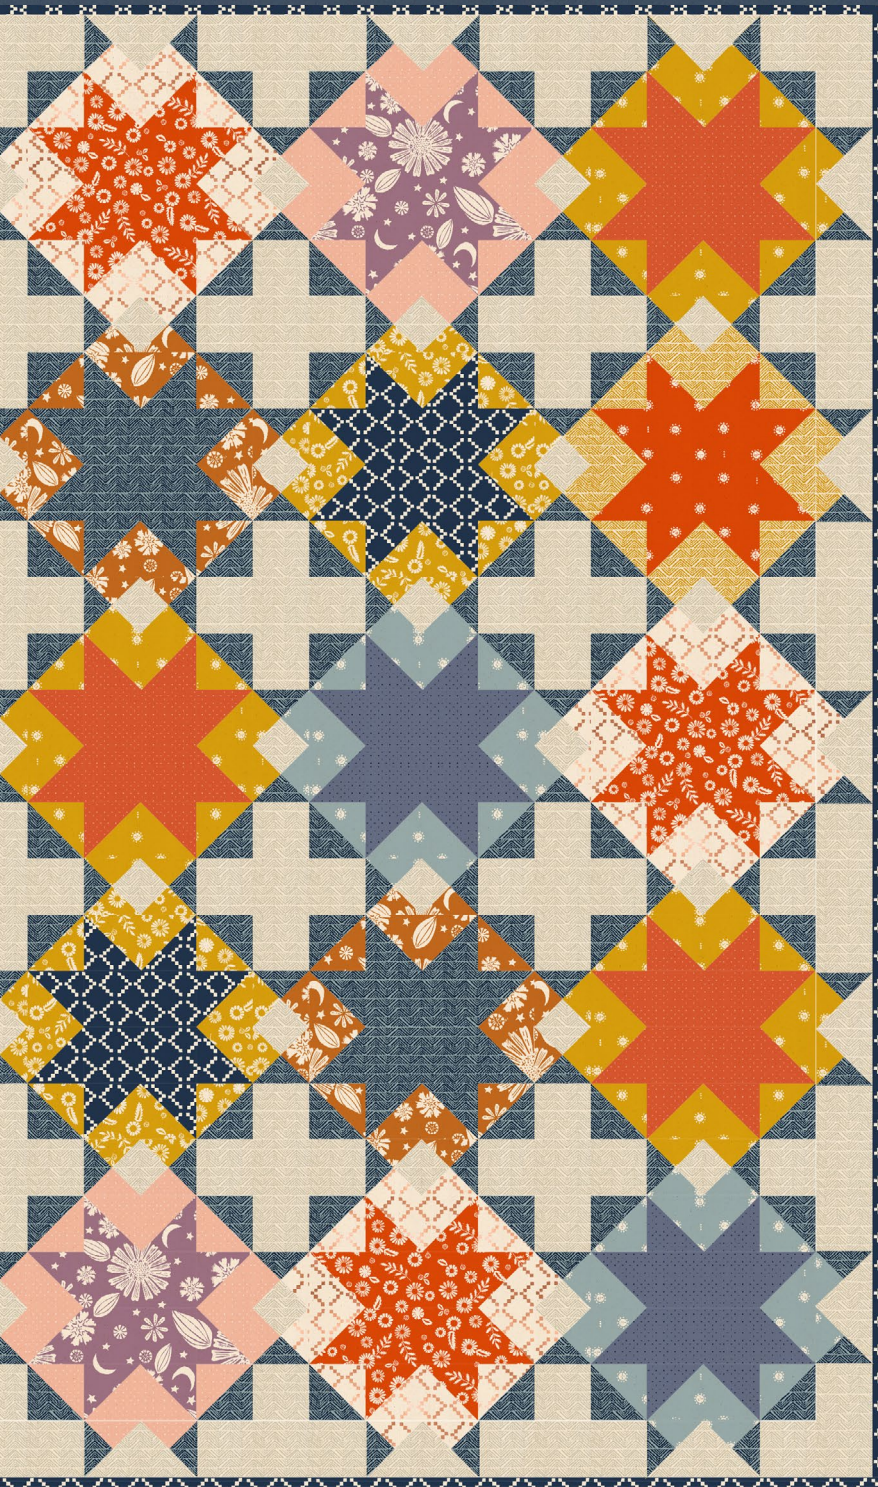

GOLDEN HOUR

ALEXIA MARCELLE ABEGG

TURN ON SOUND ↑

GOLDEN HOUR

ALEXIA MARCELLE ABEGG

Golden Hour by Alexia Marcelle Abegg captures the feeling of sitting outside in contentment on a late summer day, when the most pressing matter is watching the warm sunlight slowly stretch and fade into shadow. Alexia's signature handcrafted look and feel extends to the 24" x WOF Bandana Panel, which includes two large motifs that can be hemmed into bandanas, used as quilt blocks, the sides of bags, whatever you can imagine! Three rayon prints round out the collection.

NOVEMBER DELIVERY

18 premium 100% Ruby Star Cotton prints
3 Rayon prints

RS4016

Assortments and precuts do not include rayon.
FQ includes one panel RS4022-12.
HY includes all panels.

SUGGESTED SPECKLED COORDINATES & COMPLEMENTS

BANDANA PANEL | SADDLE 24" X WOF

RS4022-13

BANDANA PANEL | WARM RED 24" X WOF

RS4022-15

ISE 235
It's Sew Emma
Equinox
54" x 72"

KTQ 141
Kitchen Table Quilting
Maggie
57" x 72"

SL N126
Sew Liberated
Matcha Top (adult)

PP 110 Patchwork & Poodles - Zippy

66" x 66"

MM 102
Miss Make
Clava
57" x 57"

43

MH 010 Modern Handcraft - Phase

64" x 72"

PSRS4016 Ruby Star Society Project Sheet - Bar

Andana Quilt