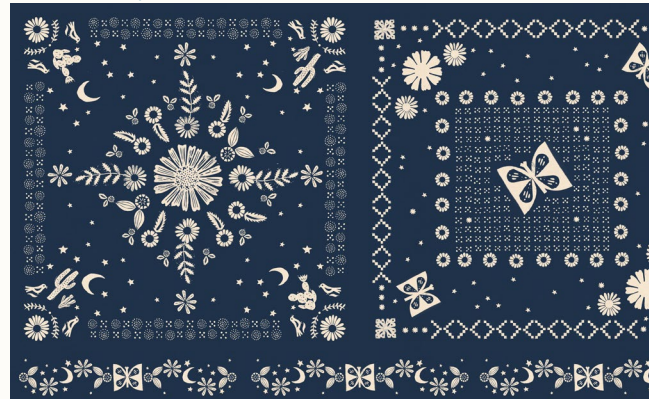

DAISY | GOLDENROD

RS4022-12