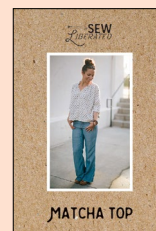

BANDANA PANEL | SADDLE 24" X WOF

RS4022-13

BANDANA PANEL | WARM RED 24" X WOF

RS4022-15

ISE 235
It's Sew Emma
Equinox
54" x 72"

KTQ 141
Kitchen Table Quilting
Maggie
57" x 72"

SL N126
Sew Liberated
Matcha Top (adult)