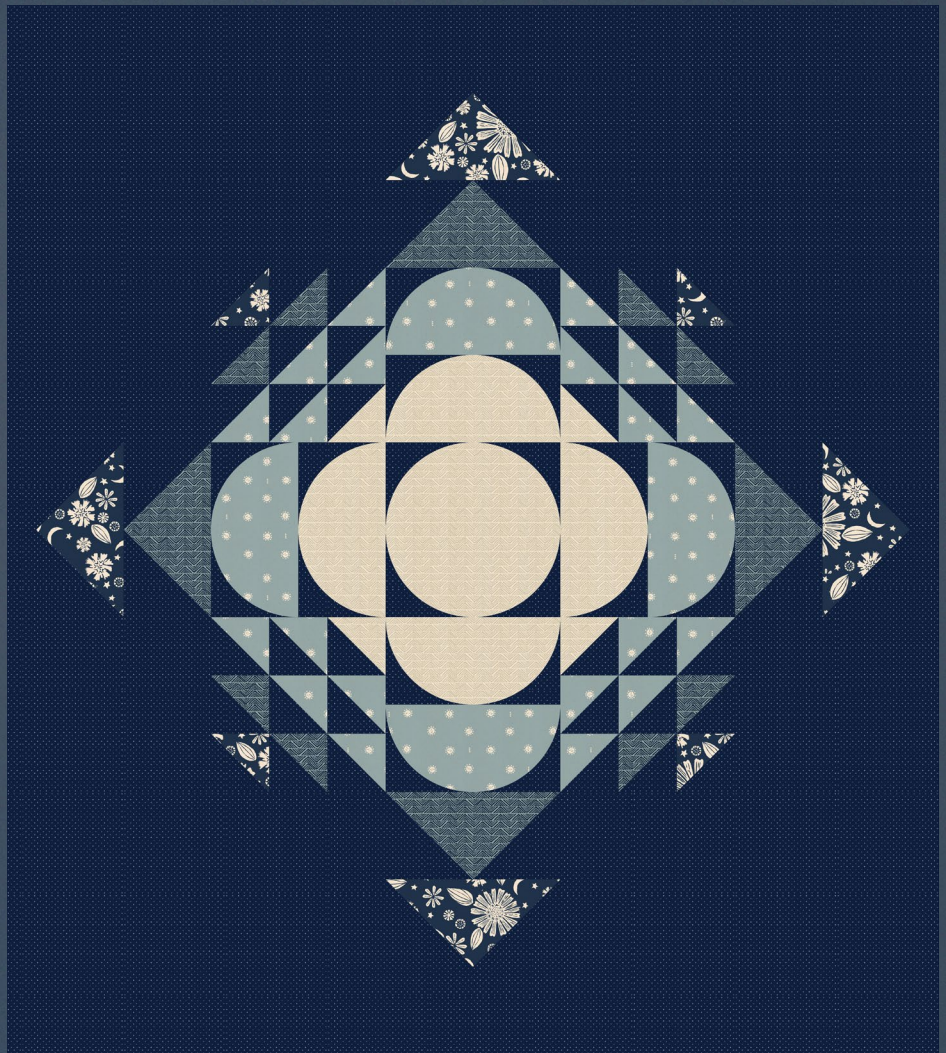

GOLDEN HOUR

ALEXIA MARCELLE ABEGG

TURN ON SOUND ↑

GOLDEN HOUR

ALEXIA MARCELLE ABEGG

Golden Hour by Alexia Marcelle Abegg captures the feeling of sitting outside in contentment on a late summer day, when the most pressing matter is watching the warm sunlight slowly stretch and fade into shadow. Alexia's signature handcrafted look and feel extends to the 24" x WOF Bandana Panel, which includes two large motifs that can be hemmed into bandanas, used as quilt blocks, the sides of bags, whatever you can imagine! Three rayon prints round out the collection.

PP 110 Patchwork & Poodles - Zippy

66" x 66"

MM 102
Miss Make
Clava
57" x 57"

43

MH 010 Modern Handcraft - Phase

64" x 72"

PSRS4016 Ruby Star Society Project Sheet - Bar

Andana Quilt

60" X 60"

MH 010 Modern Handcraft - Phase

64" x 72"

PHOTO ON
FOLLOWING SPREAD:
Patchwork & Poodles
Zippy
(shown on pg 46)

LST 136
Sallie Tomato
Anna