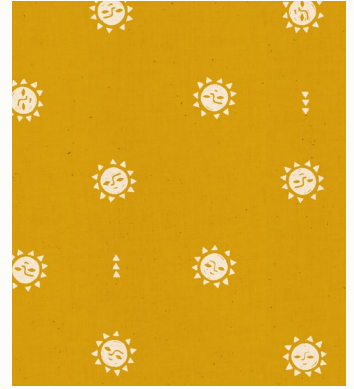

MOUNTAIN | CACTUS

RS4018-23

SUNRISE | SKY

RS4019-12

SUNRISE | WARM RED

RS4019-16

SUNRISE | GOLDENROD

RS4019-18