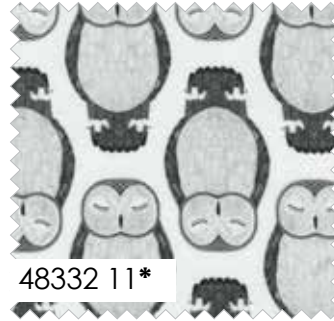

Forest Tea Towel
Stock#: F493-B

NOCTURNAL BY GINGERBER

48330 11*

Panel size is 36" x 44". Block size is 17" x 21".

NOCTURNAL BY GINGERBREAD

OFF WHITE
9900 200

48335 11*

48332 11*