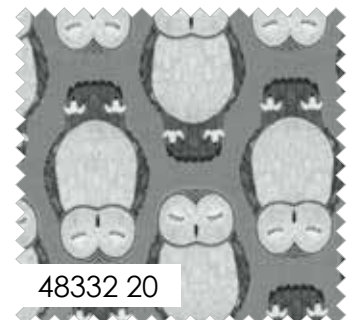

Forest Tea Towel
Stock#: F493-B

NOCTURNAL BY GINGERBER

48330 11*

Panel size is 36" x 44". Block size is 17" x 21".

NOCTURNAL BY GINGERBREAD

OFF WHITE
9900 200

48335 11*

48332 11*

48332 14*

48334 14*

48336 14*

48337 14

BELLA SOLID COORDINATES

moda FABRICS + SUPPLIES®

OCTOBER DELIVERY

NOCTURNAL BY GINGERBREAD