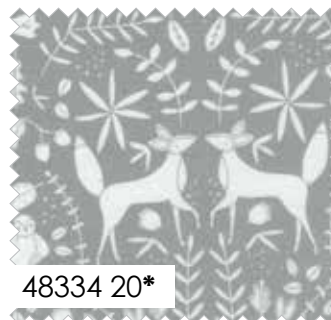

48332 14*

48334 14*

48336 14*

48337 14

BELLA SOLID COORDINATES

moda FABRICS + SUPPLIES®

OCTOBER DELIVERY

NOCTURNAL BY GINGERBREAD