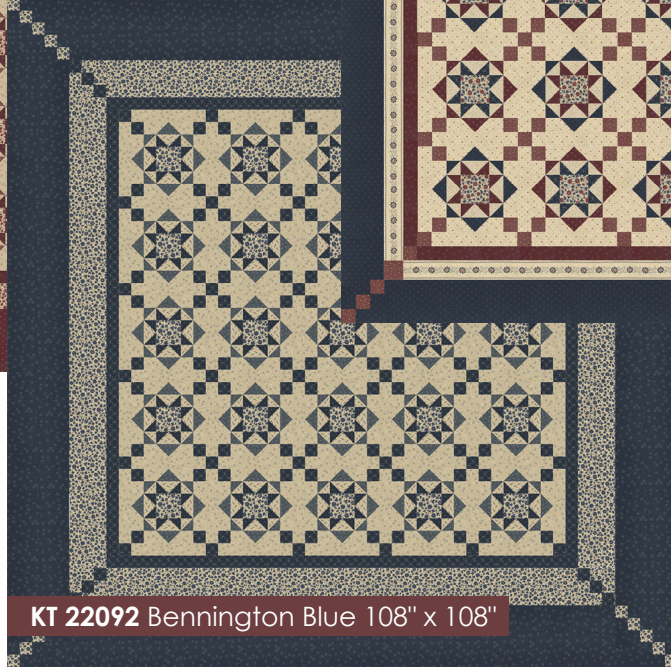

Freedom Road Kansas Troubles Quilters

KT 22092 Redware Stars 90" x 104"

KT 22092 Spongeware Stars 66" x 80"

KT 22092 Bennington Blue 108" x 108"

(All red and all blue version available)

KT 22091
Mixed Berry Jam 18" x 46"
(All red and all blue
version available)