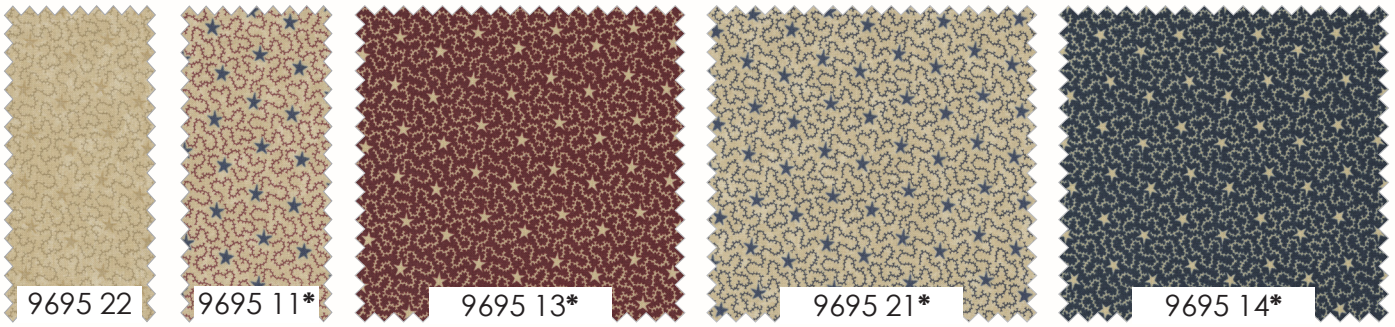

9697 21

9697 14*

BURGUNDY
9900 18

BELLA SOLID COORDINATES

moda FABRICS + SUPPLIES® MAY DELIVERY

Freedom Road Kansas Troubles Quilters

9691 11, 13 & 14 reduced to show full WOF

9690