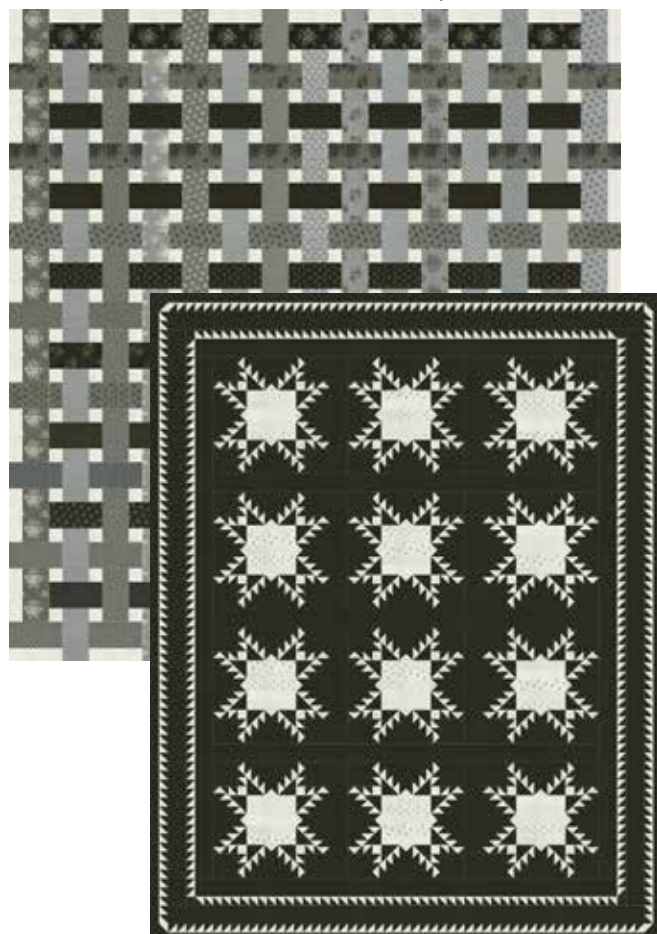

moda FABRICS + SUPPLIES®

URBAN FARMHOUSE GATHERINGS II by Primitive Gatherings

Trellis Flower Garden
72" x 81" F8 Friendly

Weave Got You
92" x 98" FQ Friendly

Clematis - 69" x 78"

Snowflake Star - 85" x 108"