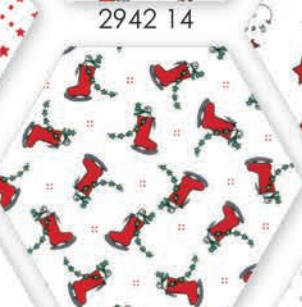

# MERRY MERRY SNOW DAYS

by Bunny Hill Designs

*Merry Merry Snow Days* was created for those who love Christmas and those who love snow! It's the perfect combination. With cheerful colors reminiscent of vintage times, and fun prints that will make you smile, it's the perfect fabric for Christmas! Join us as we make snowmen and llamas who can ski downhill.

*Hug a snowman. It's a cold world out there!*

*moda*

2948 16

2945 14

2944 14

2942 14

2941 14

2943 14

2940 14

2948 18

2948 18

2947 18

2945 13

2946 13

2947 15

moda