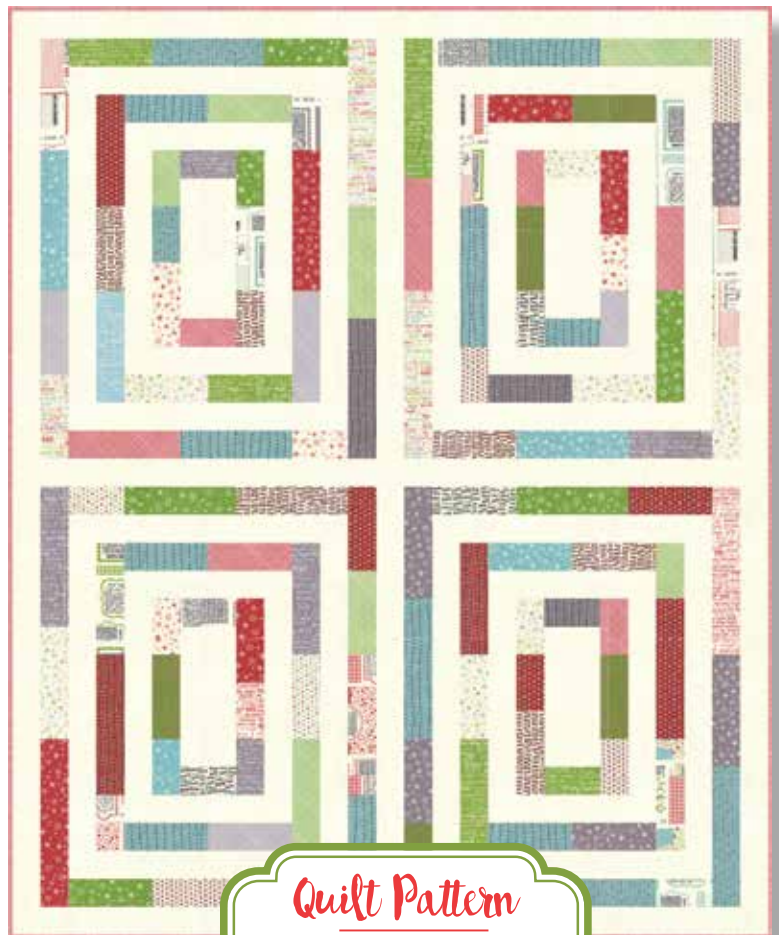

the
COOKIE EXCHANGE

Sweetwaters

MAY
2016
DELIVERY

Pattern
No SW P238 / SW P238G
Mix Measure
Stir Apron
Size: 28" x 27"

What are the holidays without cookies, right? Some of our earliest Christmas memories include a star shaped cookie cutter, red sprinkles and a big mess in the kitchen. We wanted to celebrate those memories in this collection. Our favorite design is the recipe print called Mix, Measure, Stir. It includes some of our favorite cookie recipes. We hope this collection stirs up some of your favorite holiday memories and encourages you to make more!

Patterns created by Sweetwater.

modafabrics.com

No 5620 11*
Multi

No 5624 11*
Multi

No 5626 11*
Multi

No 5622 11*
Multi

No 5623 11
Multi

Quilt Pattern
No SW P236 / SW P236G
Jingle
Size: 66" x 54"
JR Friendly

Prize Winning Sugar Cookies

FROM: SWEETWATER

INGREDIENTS:

- 1 C SUGAR
- 1/2 C BUTTER
- 1/2 C VEGETABLE OIL
- 1 EGG
- 1 TSP BAKING SODA
- 1 TSP CREAM OF TARTAR
- 1 TSP VANILLA
- 2 C FLOUR
- 1/2 TSP SALT

BLEND TOGETHER SUGAR, BUTTER, AND OIL. ADD EGG, SODA, CREAM OF TARTAR, AND VANILLA. SLOWLY ADD FLOUR AND SALT. DROP BY TEASPOONS ON A GREASED COOKIE SHEET. SPRINKLE WITH SUGAR. BAKE AT 375 FOR 10-12 MINUTES.

No 5625 23
Concrete

No 5624 13*
Concrete

No 5623 23*
Concrete

No 5626 23
Concrete

Quilt Pattern
No SW P237 / SW P237G
Christmas in the Village
Size: 60" x 64"
JR Friendly

Quilt Pattern
KIT 5620
pattern by Amy Friend
No AF 063 / AF 063G
Baker's Dozen
Size: 60" x 60"
F8 Friendly