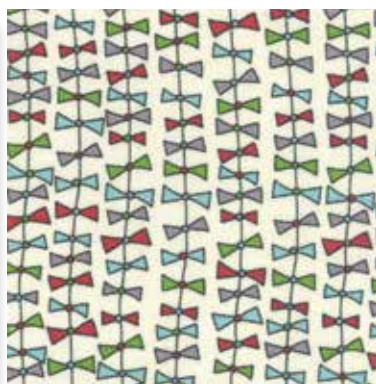

the
COOKIE EXCHANGE

Sweetwaters

MAY
2016
DELIVERY

Pattern
No SW P238 / SW P238G
Mix Measure
Stir Apron
Size: 28" x 27"

What are the holidays without cookies, right? Some of our earliest Christmas memories include a star shaped cookie cutter, red sprinkles and a big mess in the kitchen. We wanted to celebrate those memories in this collection. Our favorite design is the recipe print called Mix, Measure, Stir. It includes some of our favorite cookie recipes. We hope this collection stirs up some of your favorite holiday memories and encourages you to make more!

Patterns created by Sweetwater.

modafabrics.com

No 5620 11*
Multi

No 5624 11*
Multi

No 5626 11*
Multi

No 5622 11*
Multi

No 5623 11
Multi

Quilt Pattern
No SW P236 / SW P236G
Jingle
Size: 66" x 54"
JR Friendly

Prize Winning Sugar Cookies

FROM: SWEETWATER

INGREDIENTS:

- 1 C SUGAR
- 1/2 C BUTTER
- 1/2 C VEGETABLE OIL
- 1 EGG
- 1 TSP BAKING SODA
- 1 TSP CREAM OF TARTAR
- 1 TSP VANILLA
- 2 C FLOUR
- 1/2 TSP SALT

BLEND TOGETHER SUGAR, BUTTER, AND OIL. ADD EGG, SODA, CREAM OF TARTAR, AND VANILLA. SLOWLY ADD FLOUR AND SALT. DROP BY TEASPOONS ON A GREASED COOKIE SHEET. SPRINKLE WITH SUGAR. BAKE AT 375 FOR 10-12 MINUTES.