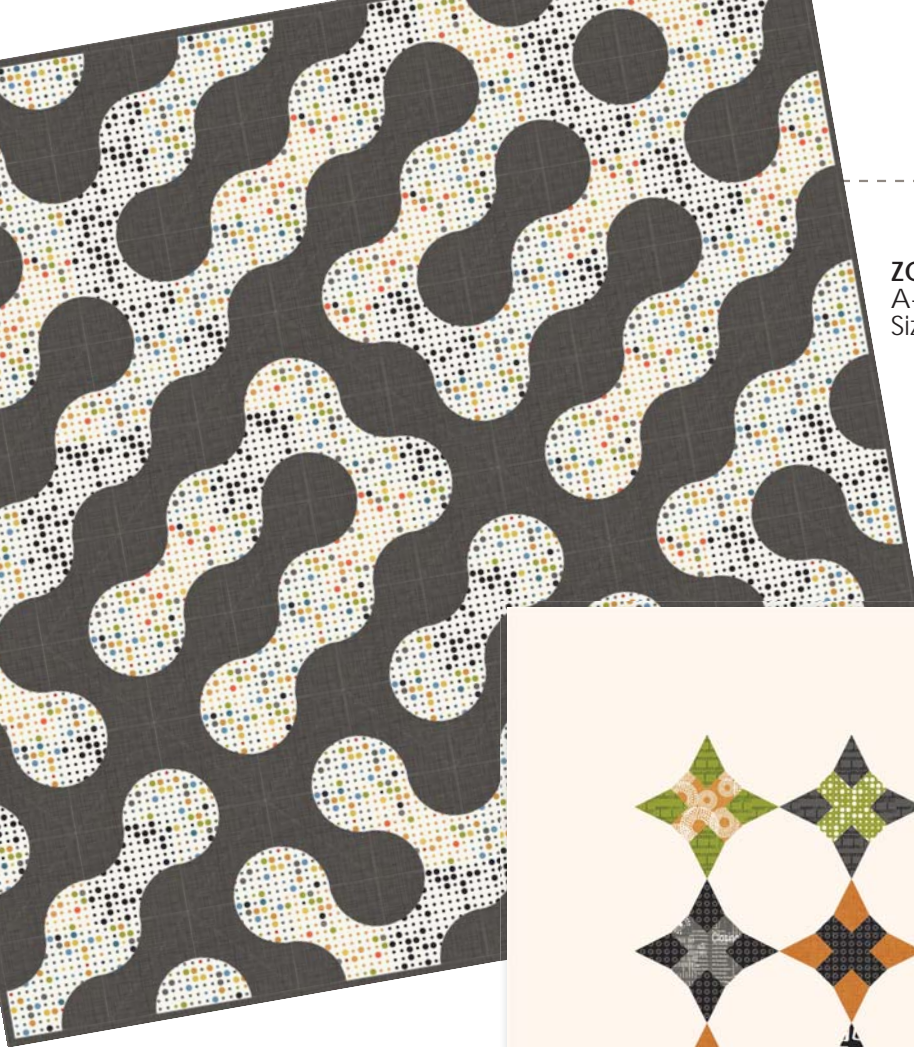

Chartreuse

1566 18\*

Chalk Multi

1561 11\*

Chartreuse

1565 22\*

Chartreuse

1567 13

Chartreuse

1564 18

Chalk Multi

1562 11\*

Chalk Multi

1563 11

*eel Time* is elegant, chic and contemporary. As the collection's name suggests, the overall theme is inspired by elements and colors from the film industry. The color scheme presents appealing contrasts between muted neutrals and brights like warm orange and a fresh olive green, rounded out by small accents in denim blue and coral red.

As is desirable in any patchwork collection, this line covers the entire bandwidth of a collection: There are large prints, which can stand alone, such as the large abstract camera lenses, and the very popular typescript "Closing Credits". The medium format, multi color and bicolor prints feature patterns and shapes inspired by TV screens, film strips, and movie reels. The small-sized and quieter accompanying fabrics play with symbols, points and dots in various sizes and order.

Play with graphic prints and the timeless black-and-white basics, add sparkling brights and create a one-of-a-kind urban quilt!

**ZC AMQP / ZC AMQPG**  
A-Maze Me!  
Size: 61" x 61"

**ZC XOQP / ZC XOQPG**  
X's and O's  
Size: 81" x 81"