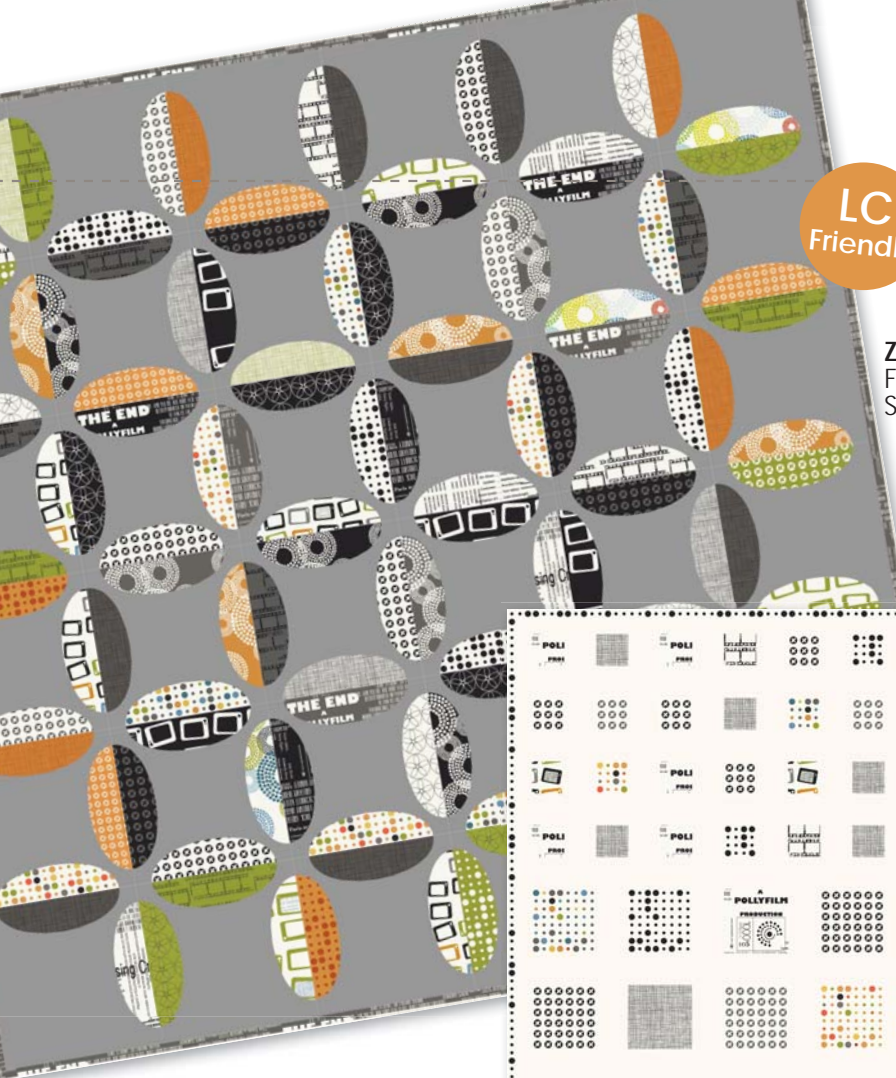

1565 14

Chalk Slate

1566 14\*

Chalk Ink

1567 15\*

Chalk Ink

1565 15

Chalk Ink

1563 19\*

Chalk Ink

1564 15\*

Chalk Ink

1560 11\*

LC  
Friendly

ZC FAQP / ZC FAQPG  
Fan-Tastic  
Size: 58" x 58"

ZC WOQP / ZC WOQPG  
Write on White  
Size: 63" x 63"

JR  
Friendly

ZC MLQP / ZC MLQPG  
Moon Lights  
Size: 55" x 55"

HB  
Friendly

Ink 1565 26\*

Ink 1566 24

Ink 1562 25\*

Ink 1561 22

Ink 1560 17