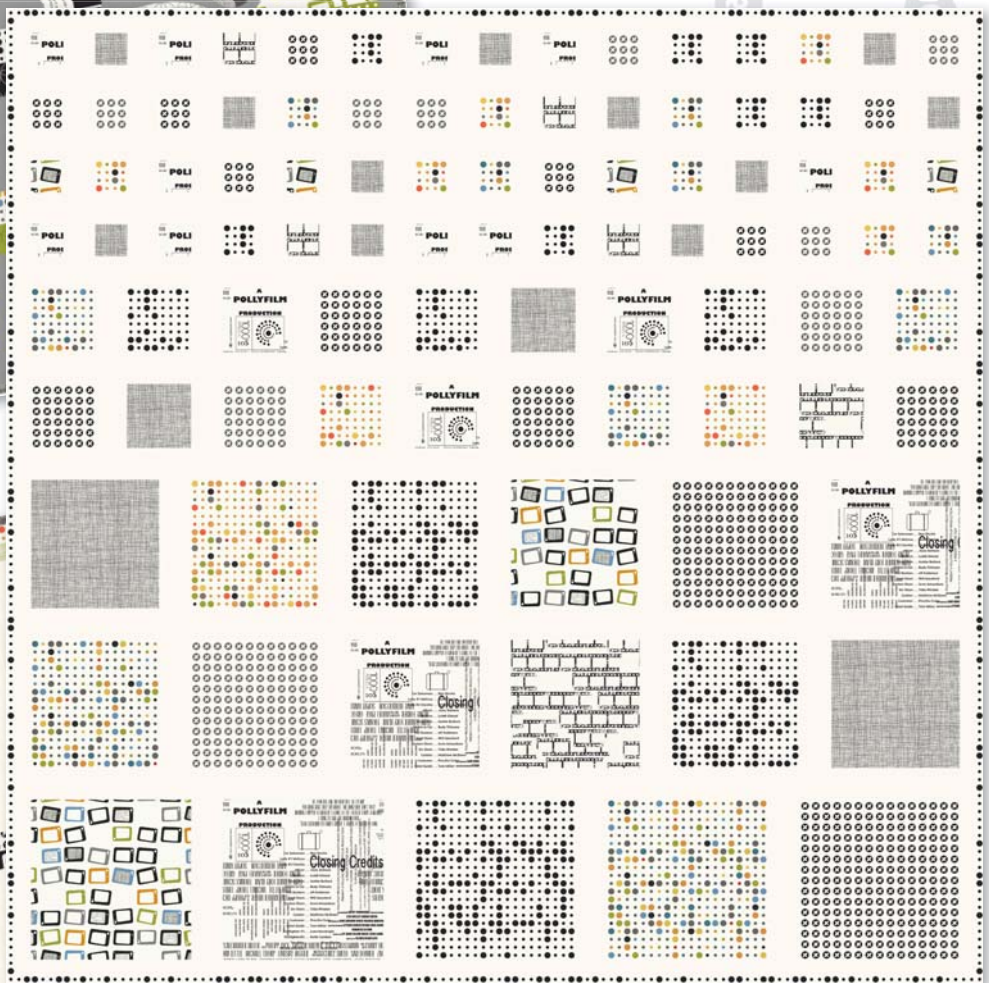

1565 14

Chalk Slate

1566 14\*

Chalk Ink

1567 15\*

Chalk Ink

1565 15

Chalk Ink

1563 19\*

Chalk Ink

1564 15\*

Chalk Ink

1560 11\*

LC  
Friendly

ZC FAQP / ZC FAQPG  
Fan-Tastic  
Size: 58" x 58"

ZC WOQP / ZC WOQPG  
Write on White  
Size: 63" x 63"