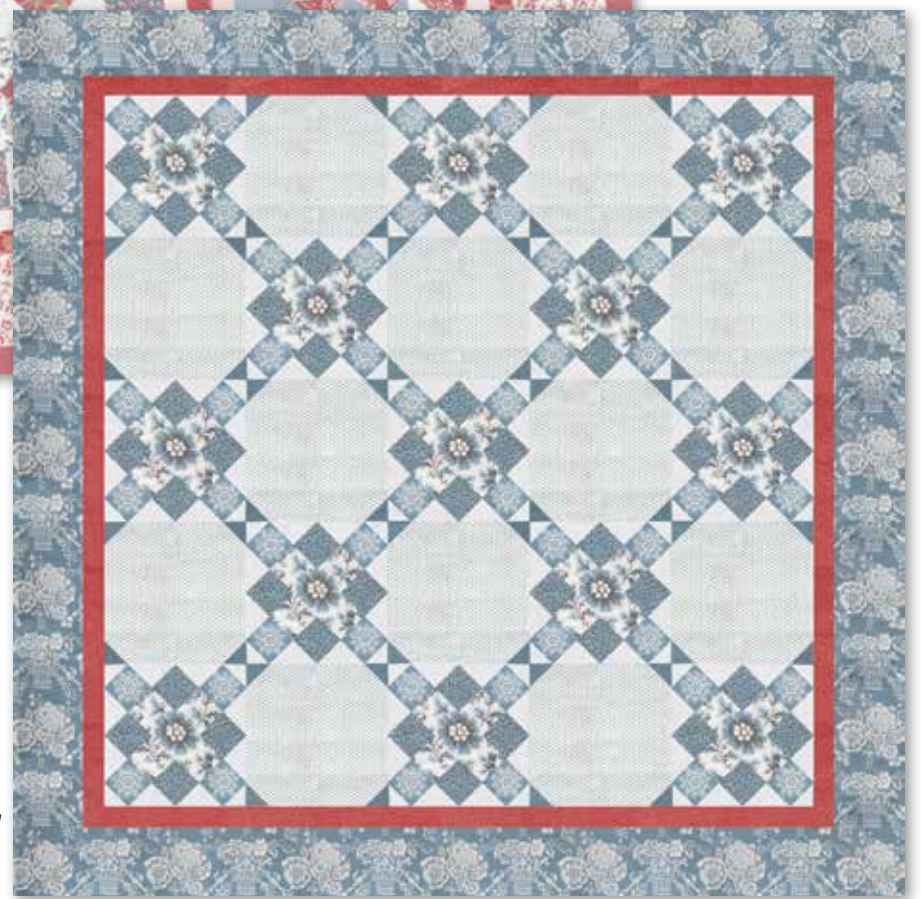

Le Bouquet Français

FRENCH GENERAL

■ FG LB04
FG LB04G
Mis En Scene
Size: 75" x 75"

■ FG LB03
FG LB03G
Espalier
Size: 75" x 75"

No 13529 109
Faded Red

No 13664 11
Faded Red

No 13665 18*
Faded Red

No 13666 18*
Faded Red

No 13667 16*
Blanche Red

No 13666 16
Blanche Red

No 13663 18*
Faded Red

Le Bouquet Francais

is inspired by the fields of wildflowers that surround one of our favorite villages in France, St. Antonin Noble Val.

No 13662 11
Faded Red

No 13661 19*
Faded Red
reduced to show detail

No 13660 14
Blanche

No 13661 17
Blanche Red

No 13529 112
Blanche

No 13662 14*
Blanche Red

FG LB02
FG LB02G
Wanderers Path
Size: 86" x 86"

No 13666 16
Blanche Red