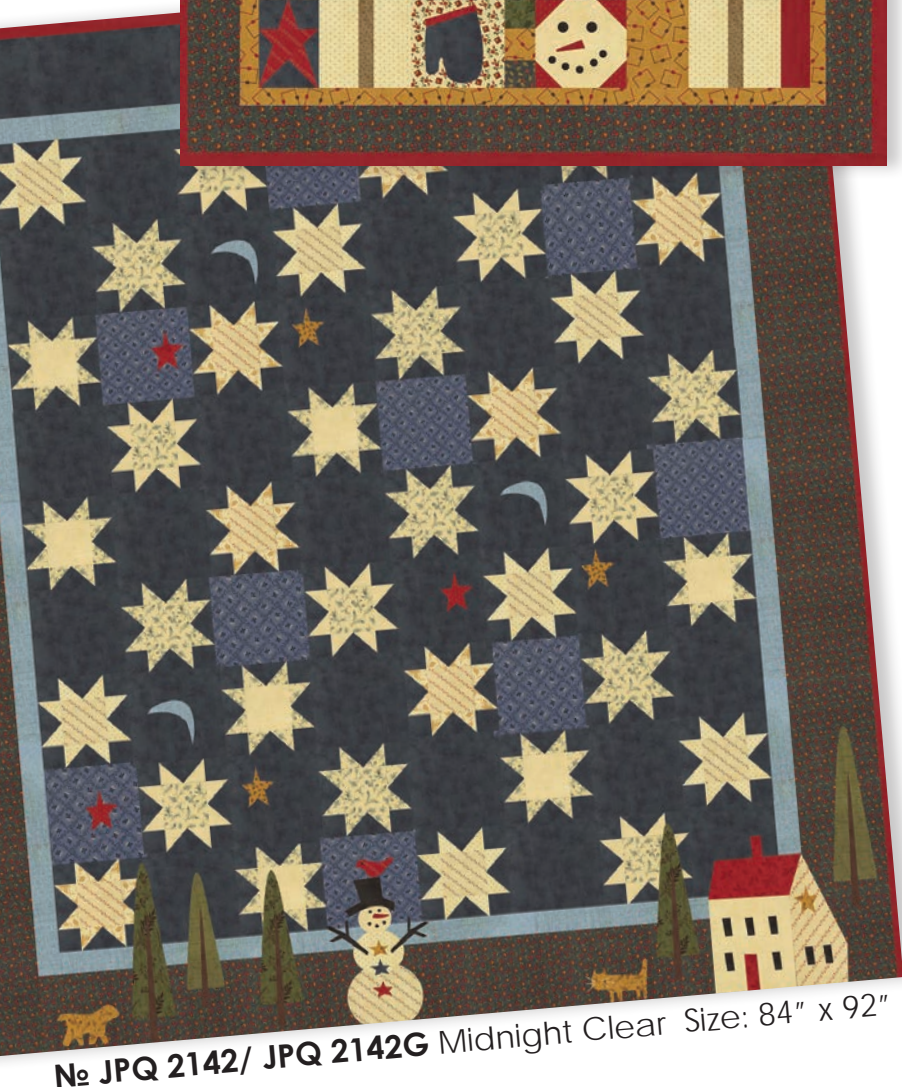

Castlewood

Jan Patek

Castlewood, the new Jan Patek fabric line, is based on a Missouri State Park named Castlewood in St. Louis. So go camping from your favorite stitching seat and with each project, you'll be blown away by Nature's Bounty! The line is filled with woody, rustic, natural lights and darks and versatile designs that work with the breathtaking vistas of winter and the intense colors of autumn! *Castlewood* works well in quilts that are seasonless and makes you feel at home no matter what the season!

No JPQ 2136/ JPQ 2136G
Flock Party 7 mo. BOM Size: 48" x 62"

No 2140 14
Deep Woods

No 2099 44
Deep Woods

No JPQ 2137/ JPQ 2137G
Home Is Where The Heart Is Size: 36" x 18"

No 2145 14
Deep Woods

No 2144 14*
Deep Woods

No 2146 14*
Deep Woods

No 2141 17*
Forest

No 2145 17
Forest

No 2143 17*
Forest

No 2148 17*
Forest

No 2099 47
Forest

No 2145 16*
Goldenrod

No JPQ 2139/ JPQ 2139G Santa's Tree Farm Size: 44" x 68"

No JPQ 2142/ JPQ 2142G Midnight Clear Size: 84" x 92"

No 2140 16* Goldenrod

No 2143 16* Goldenrod

No 2142 16 Goldenrod

No 2146 16* Goldenrod

No 2142 11 Red Delicious

No 2143 11* Red Delicious

No 2145 11* Red Delicious