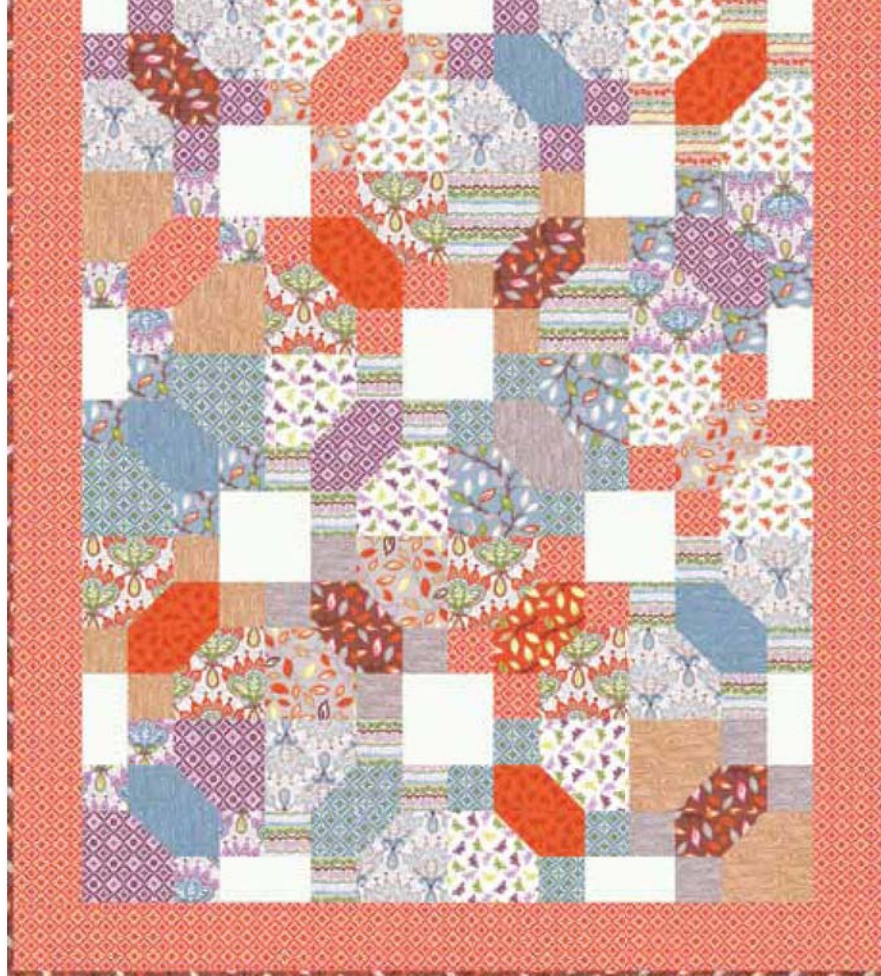

# Serenade

kate SPAIN

As the crisp air of autumn whirls in, a kaleidoscope of lively color dapples the wooded landscape in shades of damson, orange and green. Delight in the season's melodious "Serenade" of migrating butterflies, brilliant foliage, and meadow thistles.

Create a patchwork panorama with these harmonious designs, or make your own amusing kitchen apron with the cut-and-sew panel where a barn owl wisely sings, "Life's a Hoot". A bountiful harvest of creativity awaits you!

PS27110 Serenade Designed by Kate Spain 57"x 69"

27114 15 Autumn

27115 11 Sienna

27112 14 Autumn

27111 11 Sienna

moda

**27113 17** Autumn

**27114 11** Sienna

**27116 23** Pebble

**27116 13** Wheat

**27111 21** Cocoa

**27110 11** Autumn Panel measures 36" x 44" makes 1 apron along with pocket and embellishments.

27111 13 Pebble

27113 13 Earth

27116 23 Pebble

moda