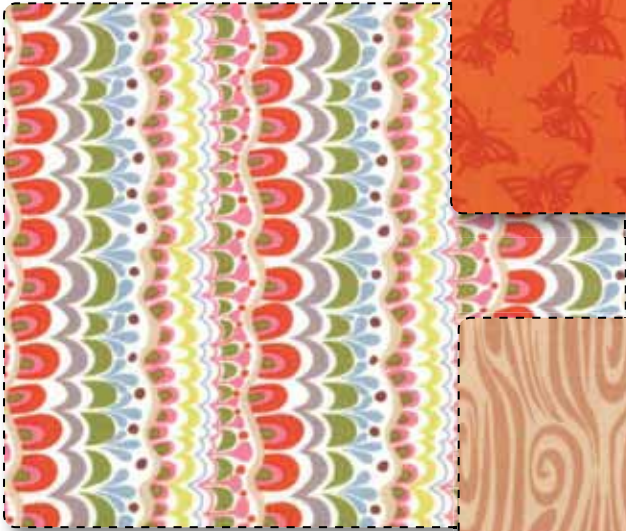

PS27110 Serenade Designed by Kate Spain 57"x 69"

27114 15 Autumn

27115 11 Sienna

27112 14 Autumn

27111 11 Sienna

moda

**27113 17** Autumn

**27114 11** Sienna

**27116 23** Pebble

**27116 13** Wheat

**27111 21** Cocoa

**27110 11** Autumn Panel measures 36" x 44" makes 1 apron along with pocket and embellishments.

27111 13 Pebble

27113 13 Earth

27116 23 Pebble

moda