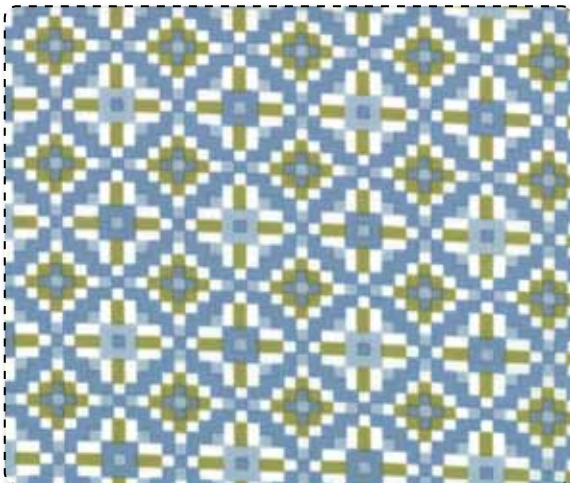

**27116 23** Pebble

**27116 13** Wheat

**27111 21** Cocoa

**27110 11** Autumn Panel measures 36" x 44" makes 1 apron along with pocket and embellishments.

27111 13 Pebble

27113 13 Earth

27116 23 Pebble

moda

Leaf

9900-192

Betty's Orange

9900-124

Grey

9900-83

Fig Tree Wheat

9900-68

27116 12 Sky

27112 13 Pebble

27115 12 Sky

27111 12 Sky

4 Bella Solids to blend with Serenade

Bella Solids are not included in the Assortments or Precuts

**27112 12** Damson

**27114 25** Damson