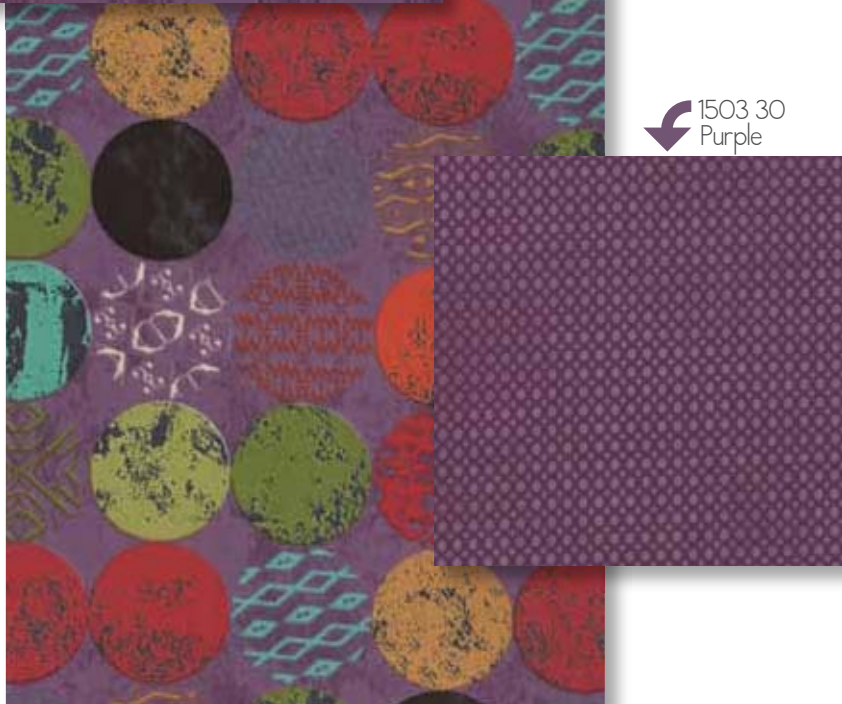

moda

1503 28
Terra Cotta

{ modafabrics.com }

*1500 18
Purple

Zen Silver – #ZC ZSQP/ZC ZSQPG
Finished Quilt Measures 82" x 82"

*1504 28
Purple

1501 16
Purple

1503 30
Purple

London Tube – #ZC LTQP/ZC LTQPG
Finished Quilt Measures 51" x 81"

October Delivery

SKUS: 33 PRINTS
CONTENT: 100% COTTON

PRINTS:

- ASST. 1500-15 15 YARDS OF EACH
- ASST. 1500-12 12 YARDS OF EACH
- ASST. 1500-10 10 YARDS OF EACH
- ASST. 1500-10H 10 YARDS OF 17 SKUS*
- 1500AB BUNDLE: 33 SKUS 18"X 22"
- 1500F8 BUNDLE: 33 SKUS 9"X 22"
- 1500JR JELLYROLL - (40) 2½"X 45" STRIPS - PK 4
- 1500LC LAYER CAKE - (42) 10"X 10" SQUARES - PK 4
- 1500PP (42) 5"X 5" SQUARES - PK 12