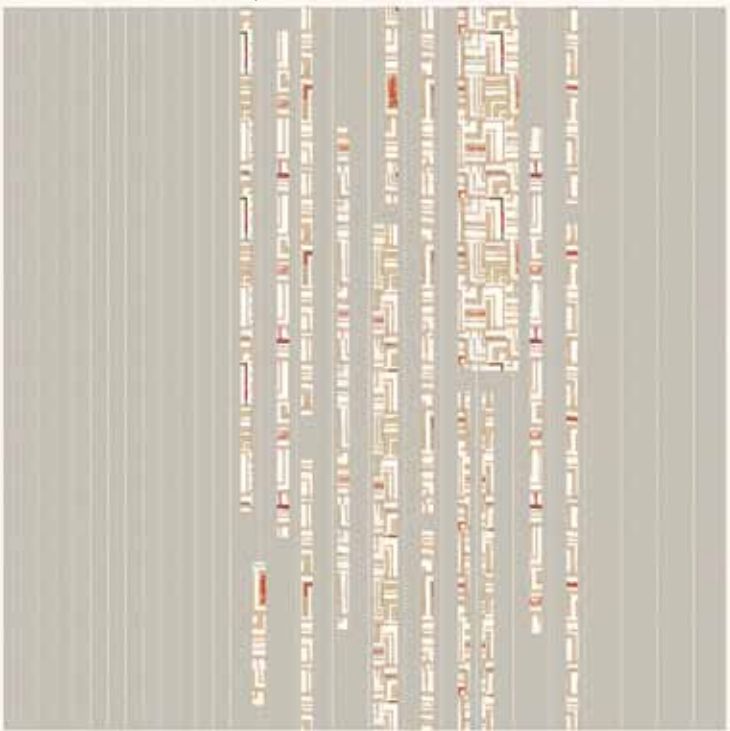

JUGGLING SUMMER

Zen Chic

Big Wheel – #ZC BWQP/ ZC BWQPG Finished Quilt Measures 51" x 51"

Overlaying laces, dancing balls, juggling circles, nesting labyrinths – let your eyes explore the richness of Juggling Summer's intricate prints. They give you all the colors of a late summer day – the color stories range from rich jewel tones to classic, decadent naturals. With a refined European design aesthetic, Zen Chic's premier collection for Moda is a sophisticated line not only for the modern quilter.

*1502 23
Avocado

1501 15
Avocado

1503 23
White – Avocado

*1505 15
Avocado

*1503 29
Avocado

moda

*1503 25
Black

*1500 13
Black

1502 14
Black

*1505 13
Black

*1501 13
Black

1504 24
Pale Grey

1505 12
Pale Grey

1504 23
Black

1500 12
Pale Grey

*1501 12
Pale Grey

*1503 26
Pale Grey

*1502 22
Pale Grey

Linen Inlay - #ZC LIQP/ ZC LIQPG
Finished Quilt Measures 49" x 49"

*1503 27
White

BELLA Solids

9900 73
Clover

9900 79
Ochre

9900 99
Black